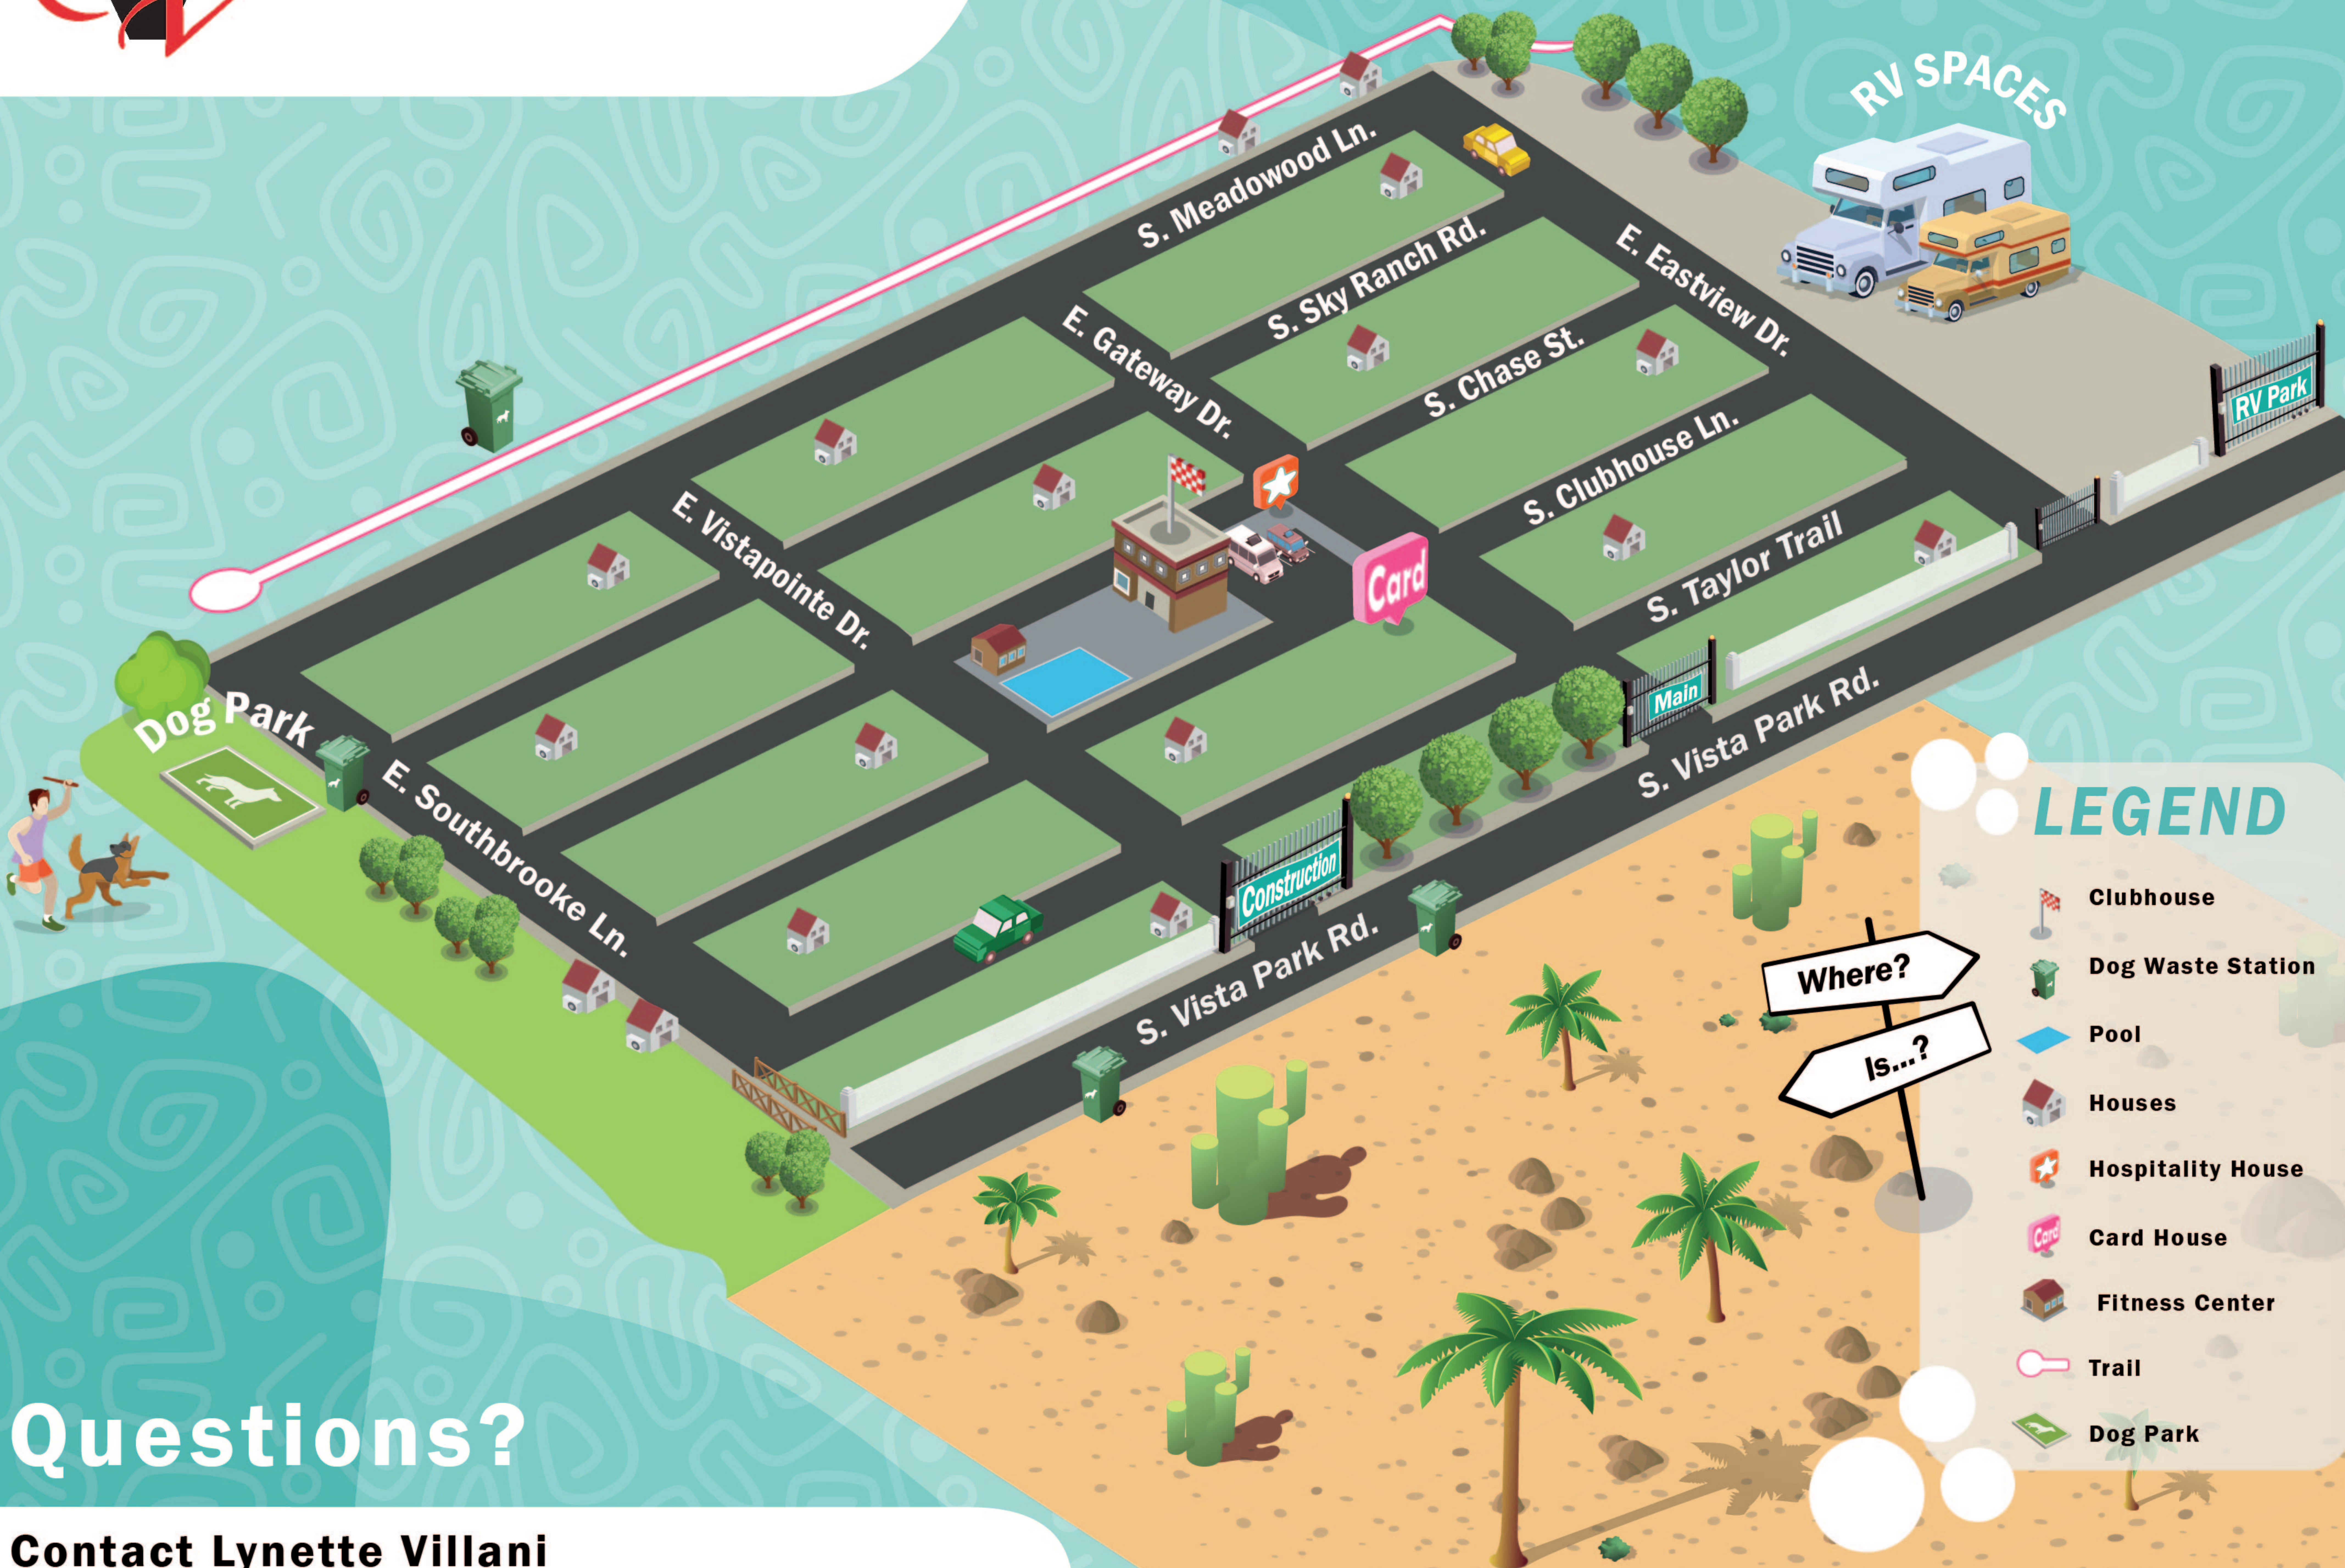

## LEGEND

-  Laundry & Showers
-  Dumpster
-  RV Gate Entrance
-  Trail
-  Dog Waste Station
-  Picnic Table/BBQ

Where?

Is...?

Vista View Resort

### LEGEND

- Clubhouse
- Dog Waste Station
- Pool
- Houses
- Hospitality House
- Card House
- Fitness Center
- Trail
- Dog Park